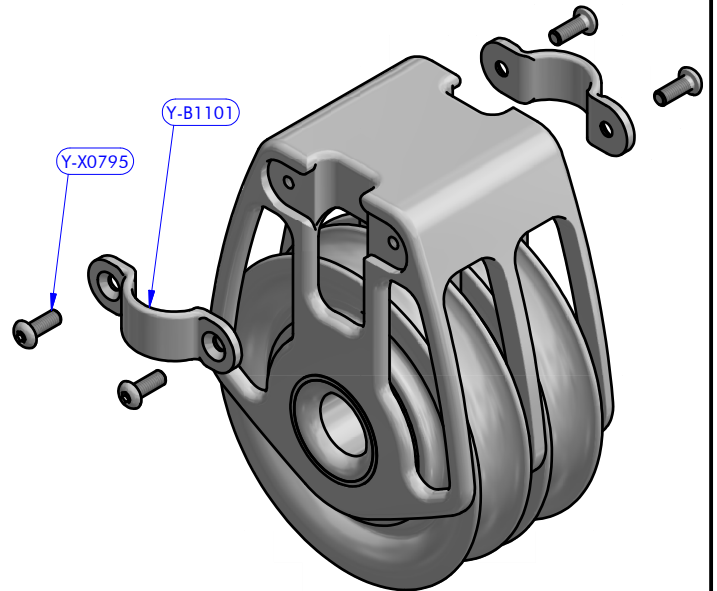

LL1072

PART LIST			
CODE	DESCRIPTION	MATERIAL	Q.TY
LL1072	Simple double	Various	1
LS2070	Snap loop	Various	1
Y-B0905	Spacer	Plastic	1

PART LIST LL1072			
CODE	DESCRIPTION	MATERIAL	Q.TY
Y-B0901	Cheekplate	Aluminium	1
Y-B1101	Spacer	Aluminium	2
Y-X0795	Screw	S.Steel	4